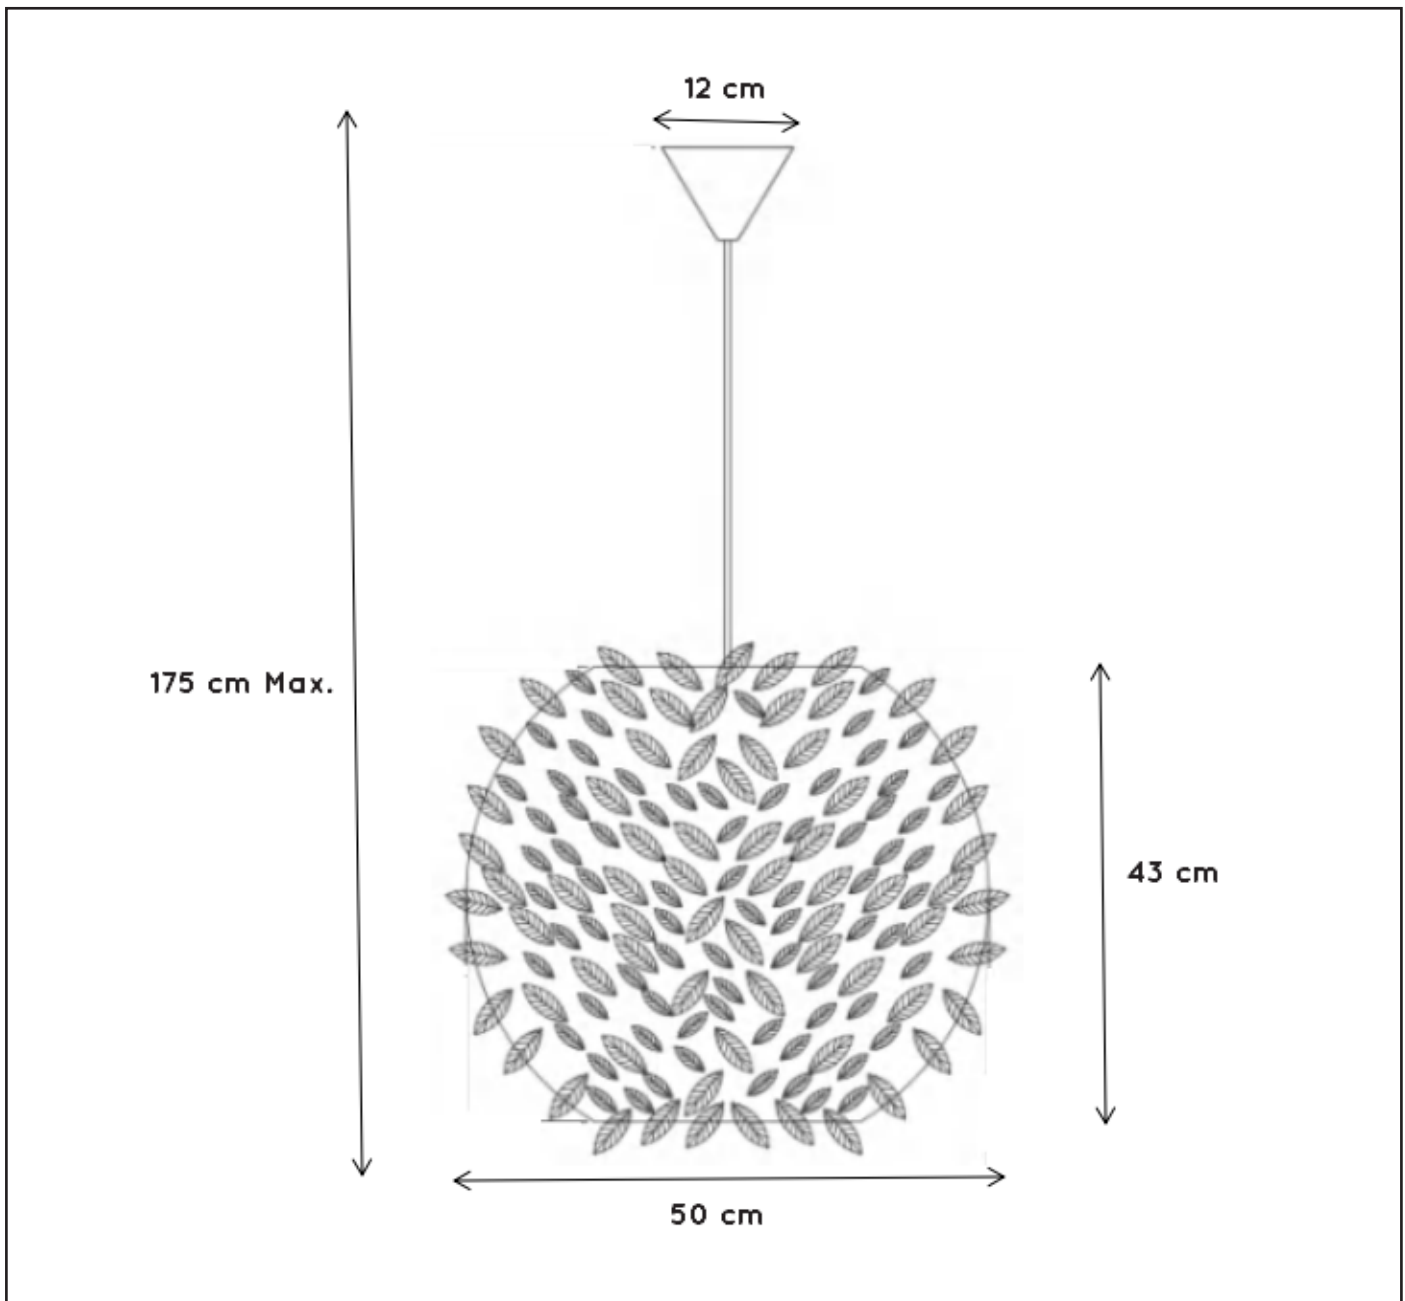

LUCIDE

GENERAL SPECIFICATIONS

RECOMMENDED LUCIDE LIGHT SOURCE

49042/05/62

Light source dimmable : Yes

Light source incl. : No

General

Dimensions LxWxH : 50 cm x 50 cm x 175 cm

Height minimum : 43 cm

Height maximum : 175cm

Dimensions shade LxWxH : 50 cm x 50 cm x 43 cm

Main material : Feather + Fabric

Ceiling rose material : Plastic

Color : White

Style : Modern

Shape : Round

Weight : 0.65 kg

Warranty : 2 years

Product specifications

Dimmable : -

Light direction : Around (Diffuse)

Adjustable in height : Adjustable In Height
(Before Installation)

Directional : Not Directional

Cable : Yes, Cable On Product

Power requirements : 220-240V~50Hz

Bulb type & maximum wattage : E27- max.40W

For more specifications of this product please visit

www.lucide.com

GOOSY-SOFT

Item number :71367/50/31
EAN code : 5411212712707